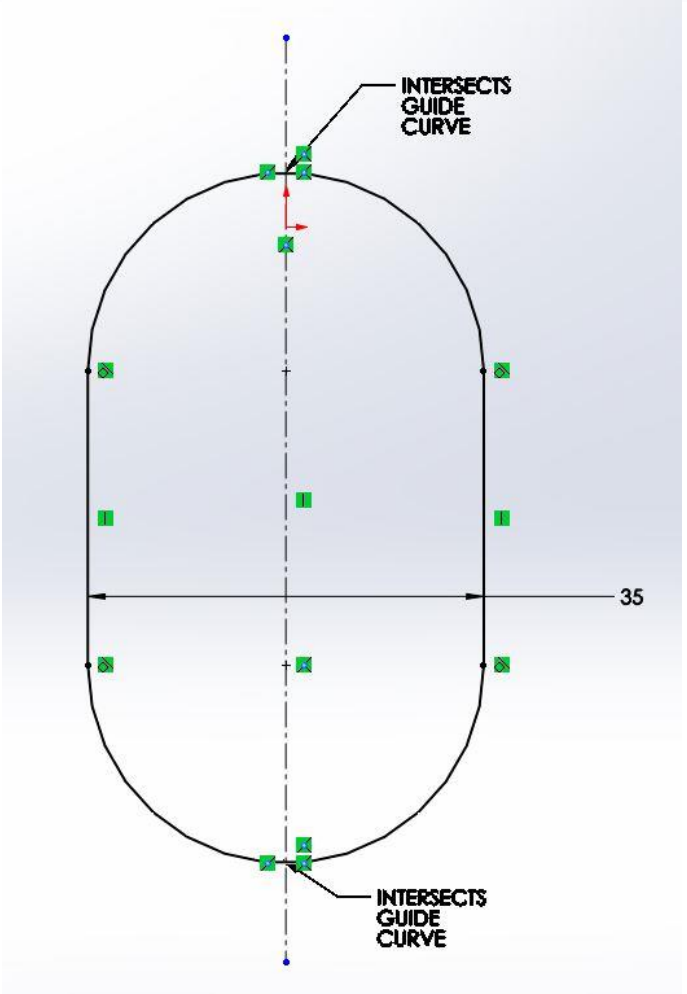

Weekly Design Evaluation - Week 5 – Monday 4/30/18
Class Design Section

Sketch profiles for the Joy Stick

Step 1

Step 2

Step 3

Step 4

Step 5

Step 6

Step 7

Step 8

Step 13