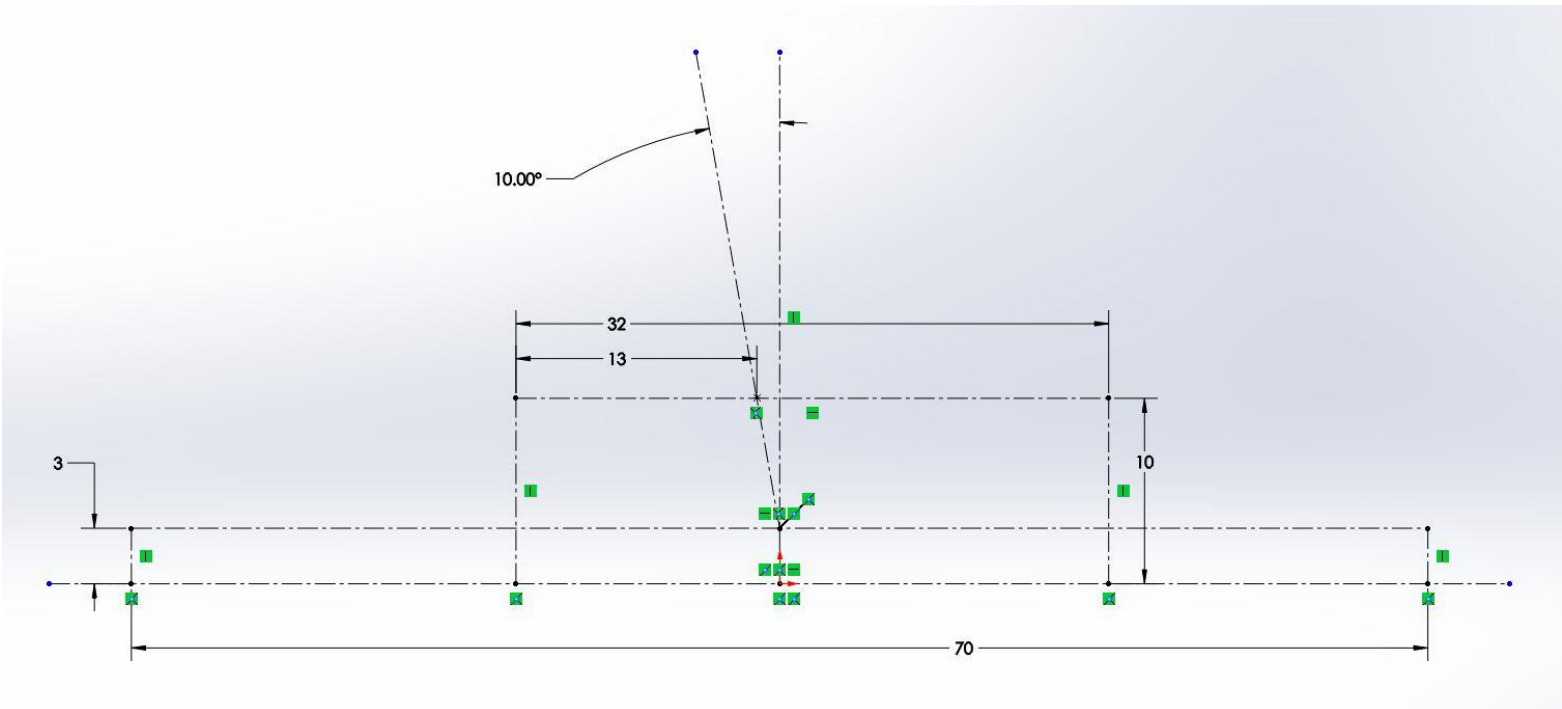

Weekly Design Evaluation - Week 5 – Monday 4/30/18
Class Design Section

Sketch profiles for the Joy Stick

Step 1

Step 2

Step 3

Step 4

Step 5

Step 6

Step 7

Step 8

Step 13