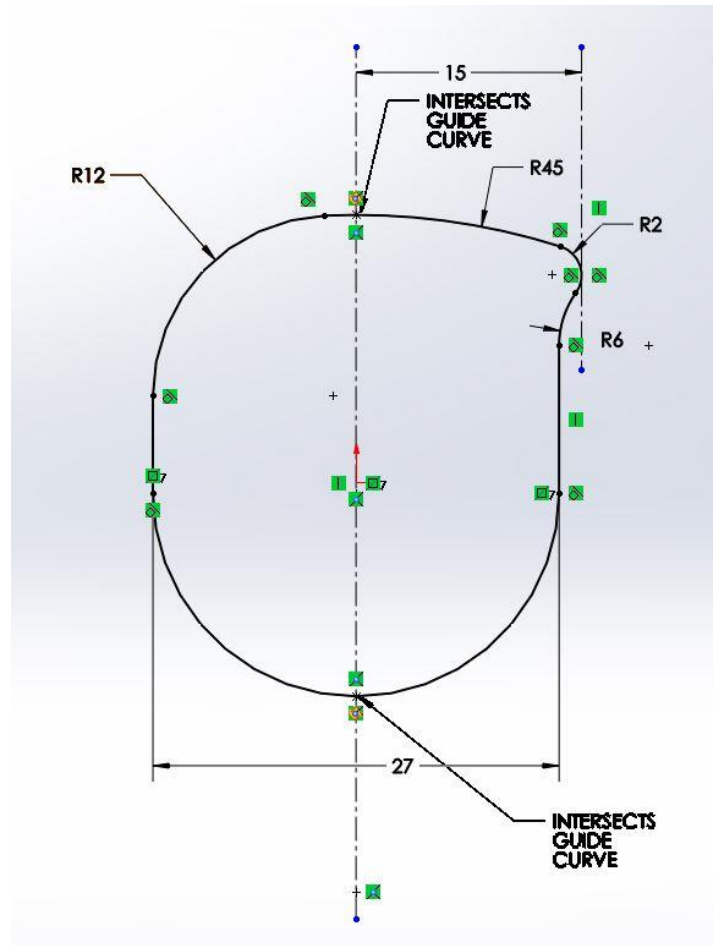

Weekly Design Evaluation - Week 5 – Monday 4/30/18
Class Design Section

Sketch profiles for the Joy Stick

Step 1

Step 2

Step 3

Step 4

Step 5

Step 6

Step 7

Step 8

Step 13