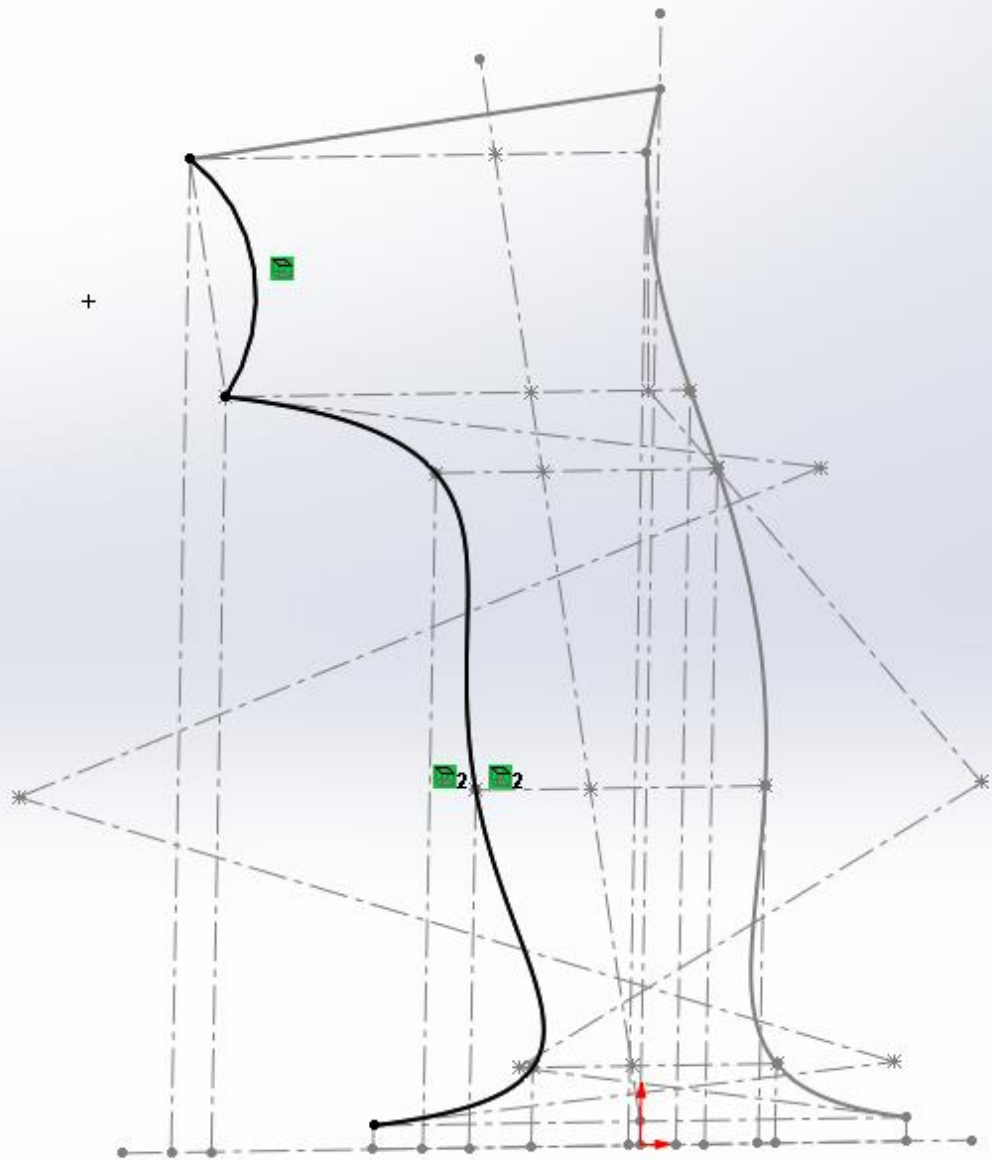

Weekly Design Evaluation - Week 5 – Monday 4/30/18
Class Design Section

Sketch profiles for the Joy Stick

Step 1

Step 2

Step 3

Step 4

Step 5

Step 6

Step 7

Step 8

Step 13