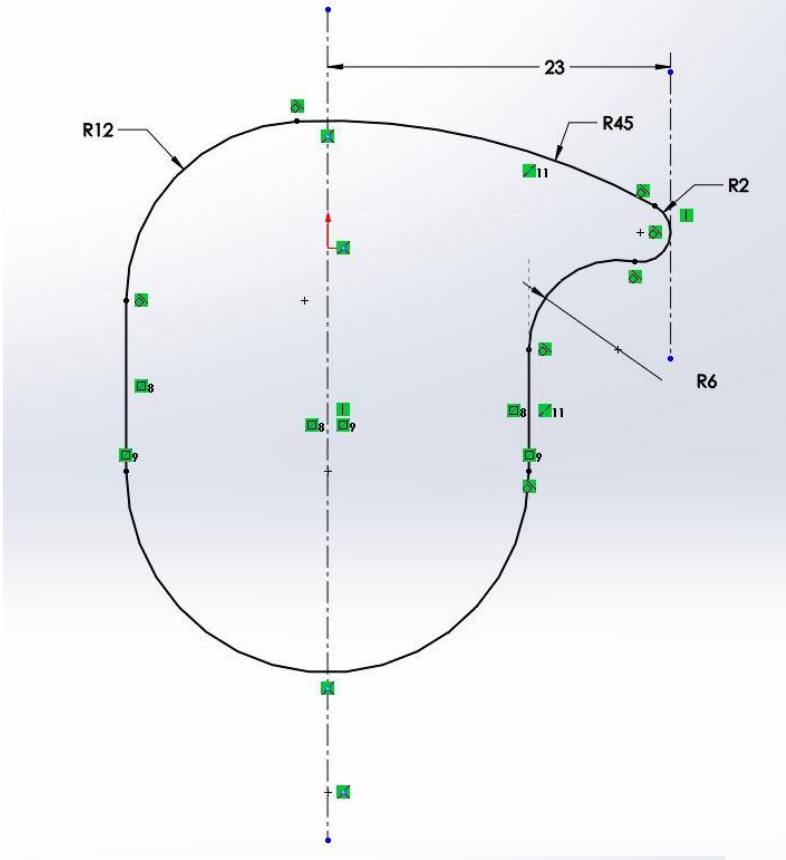

Weekly Design Evaluation - Week 5 – Monday 4/30/18
Class Design Section

Sketch profiles for the Joy Stick

Step 1

Step 2

Step 3

Step 4

Step 5

Step 6

Step 7

Step 8

Step 13