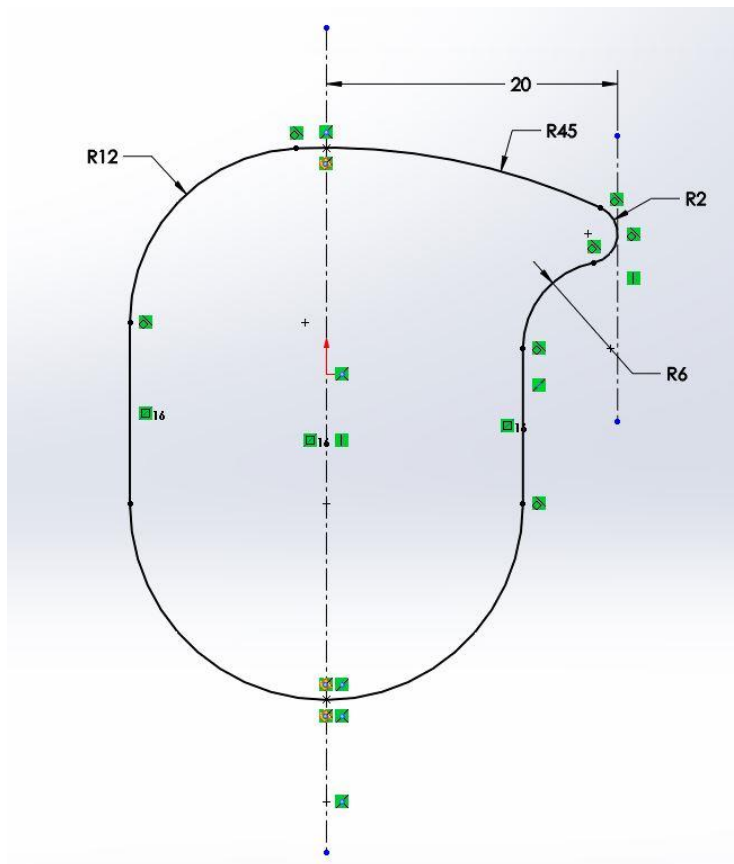

Weekly Design Evaluation - Week 5 – Monday 4/30/18
Class Design Section

Sketch profiles for the Joy Stick

Step 1

Step 2

Step 3

Step 4

Step 5

Step 6

Step 7

Step 8

Step 13