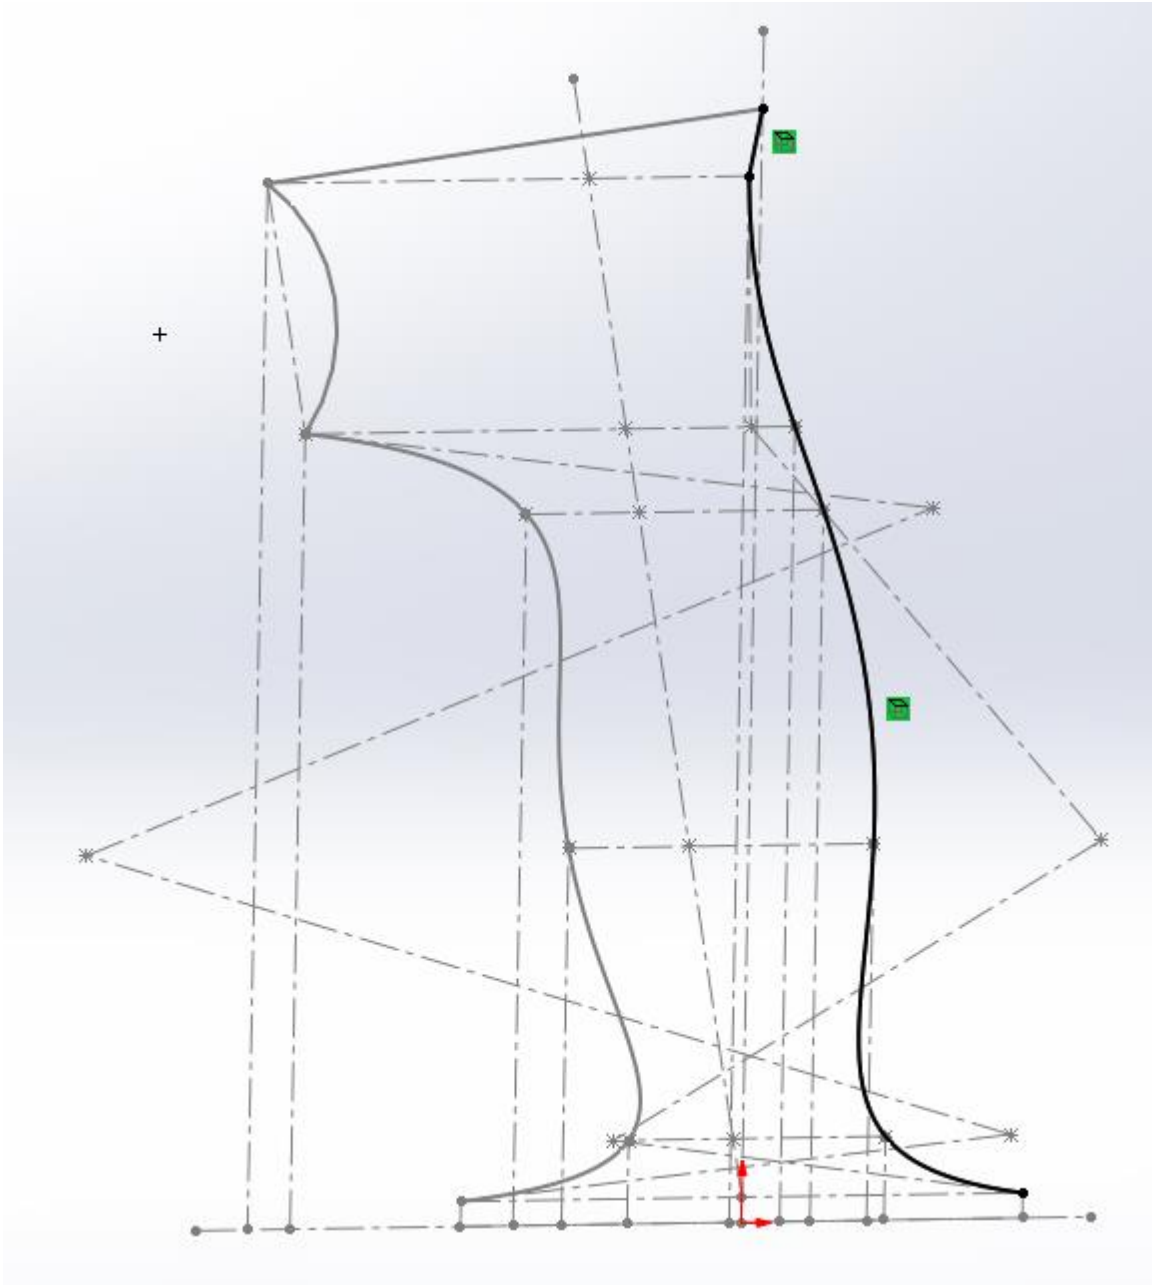

Weekly Design Evaluation - Week 5 – Monday 4/30/18
Class Design Section

Sketch profiles for the Joy Stick

Step 1

Step 2

Step 3

Step 4

Step 5

Step 6

Step 7

Step 8

Step 13