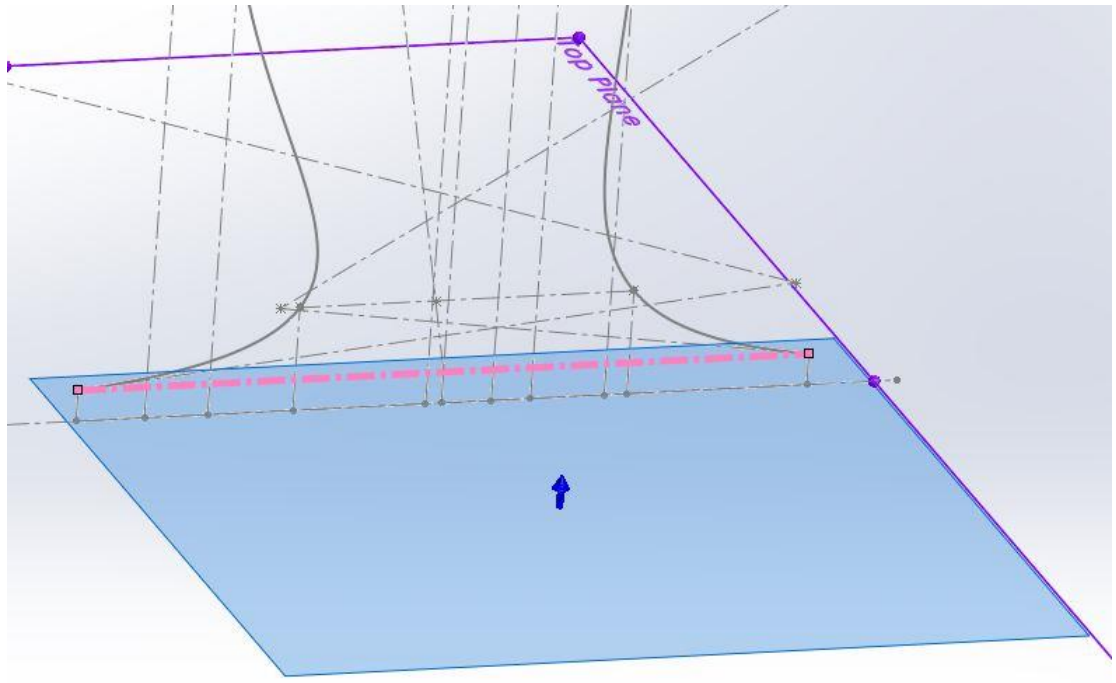

Weekly Design Evaluation - Week 5 – Monday 4/30/18
Class Design Section

Sketch profiles for the Joy Stick

Step 1

Step 2

Step 3

Step 4

Step 5

Step 6

Step 7

Step 8

Step 13