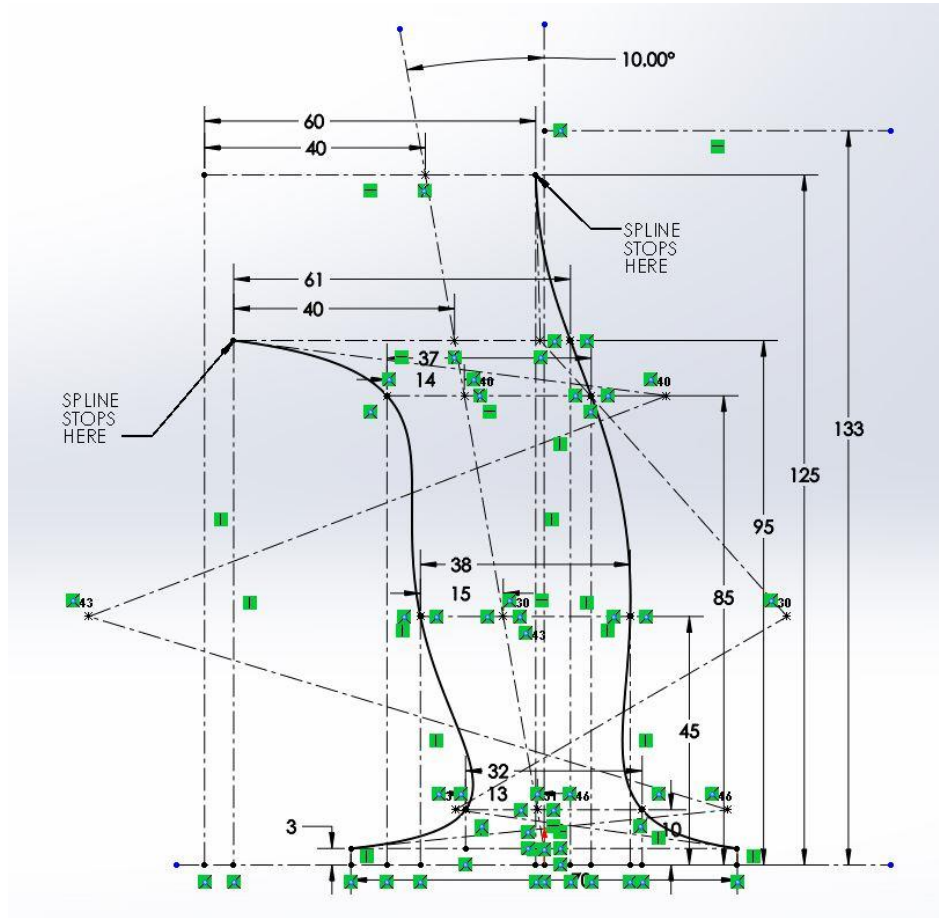

Weekly Design Evaluation - Week 5 – Monday 4/30/18
Class Design Section

Sketch profiles for the Joy Stick

Step 1

Step 2

Step 3

Step 4

Step 5

Step 6

Step 7

Step 8

Step 13