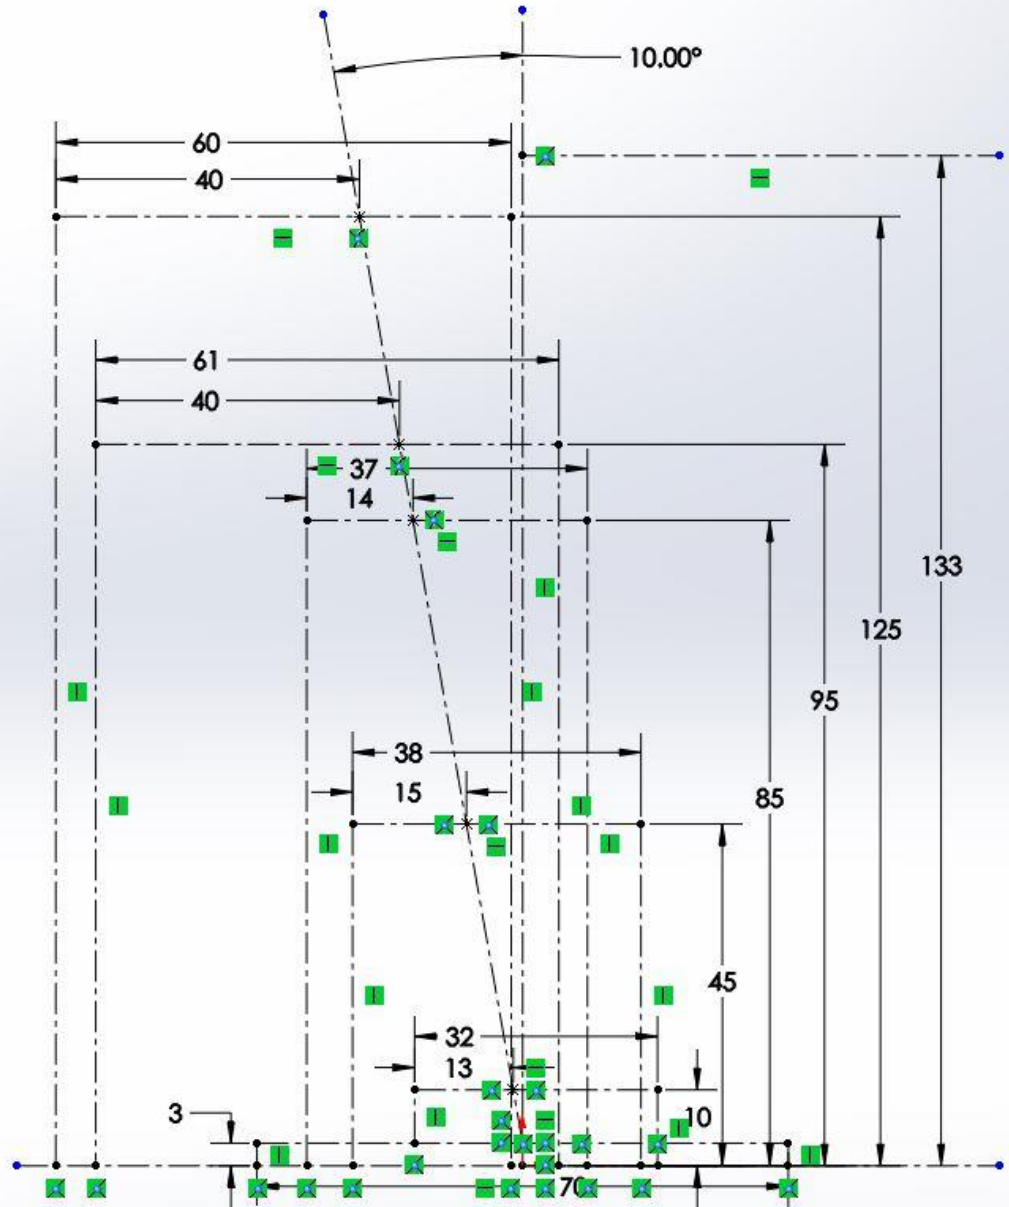

Weekly Design Evaluation - Week 5 – Monday 4/30/18
Class Design Section

Sketch profiles for the Joy Stick

Step 1

Step 2

Step 3

Step 4

Step 5

Step 6

Step 7

Step 8

Step 13