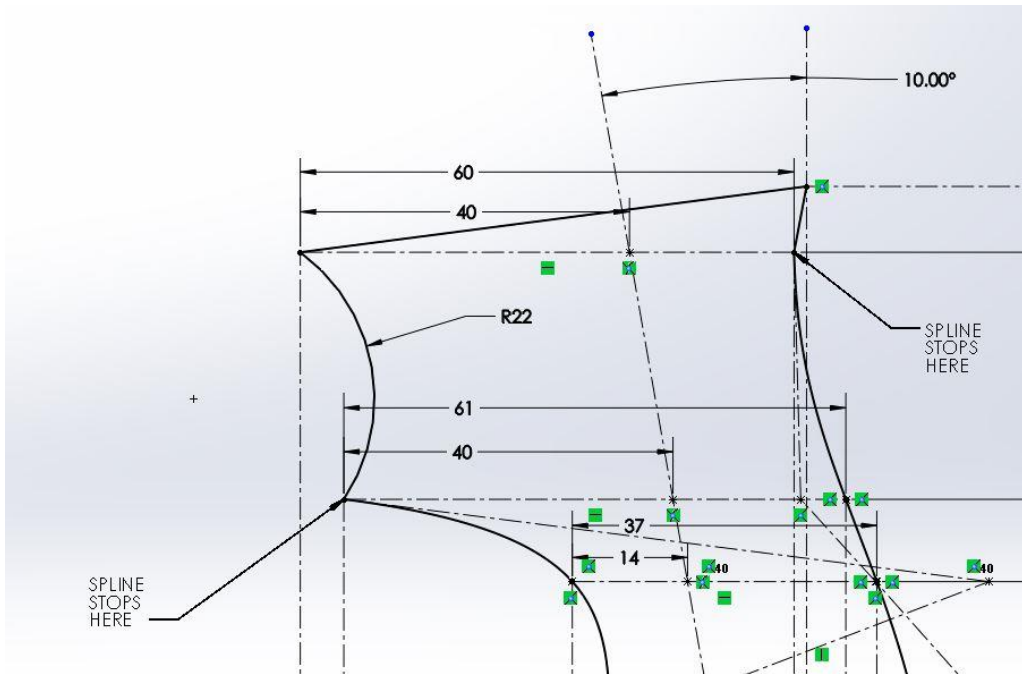

Weekly Design Evaluation - Week 5 – Monday 4/30/18
Class Design Section

Sketch profiles for the Joy Stick

Step 1

Step 2

Step 3

Step 4

Step 5

Step 6

Step 7

Step 8

Step 13